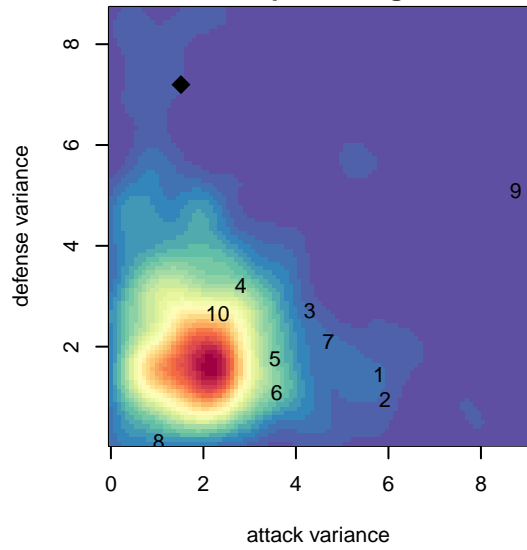

Corvallis AYSO Thunder B01

Corvallis, OR
B01 total strength=637
attack=1.01 defense=0.32

alt names used:
Corvallis AYSO Thunder B01
Corvallis Thunder

Venues played:
2014 Capital Cup BU13 Silver
2014 Mt Hood Challenge U13

**attack and defense variance (black dot)
relative to other teams
and top 10 in region**

**attack and defense rating
relative to others at age
and all opponents in last 13 months**

**attack and defense rating
relative to others at age
and all opponents in last 13 months**

Performance relative to 13 month average

Performance relative to 13 month average

Distribution of opponents
 Red = Lose zone, Blue = Win zone, Green = Even
 Black line separates win/lose zones

lot. A=Neither has attack advantage, B=Opponent has both attack and defense advantage, C=Opponent has both attack and defense disadvantage, D=Both have