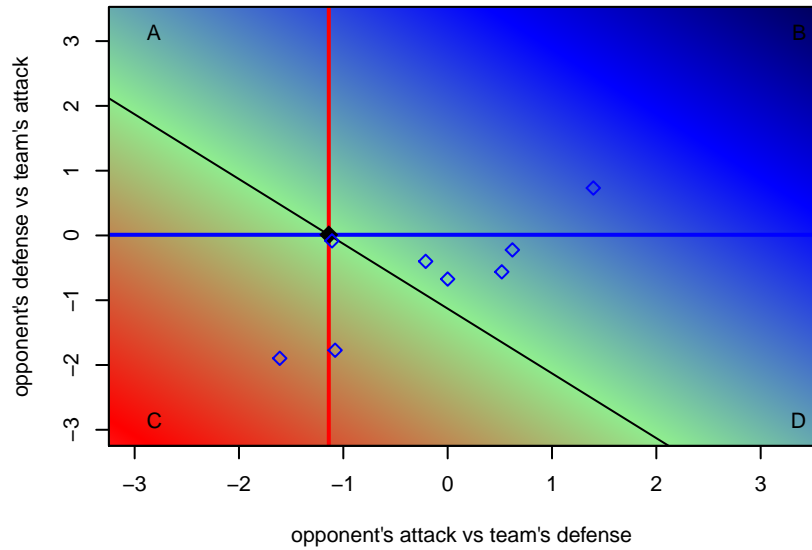

Corvallis AYSO Thunder B01

Corvallis, OR
B01 total strength=637
attack=1.01 defense=0.32

alt names used:
Corvallis AYSO Thunder B01
Corvallis Thunder

Venues played:
2014 Capital Cup BU13 Silver
2014 Mt Hood Challenge U13

**attack and defense variance (black dot)
relative to other teams
and top 10 in region**

**attack and defense rating
relative to others at age
and all opponents in last 13 months**

**attack and defense rating
relative to others at age
and all opponents in last 13 months**

Performance relative to 13 month average

Performance relative to 13 month average

Distribution of opponents
 Red = Lose zone, Blue = Win zone, Green = Even
 Black line separates win/lose zones

lot. A=Neither has attack advantage, B=Opponent has both attack and defense advantage, C=Opponent has both attack and defense disadvantage, D=Both have