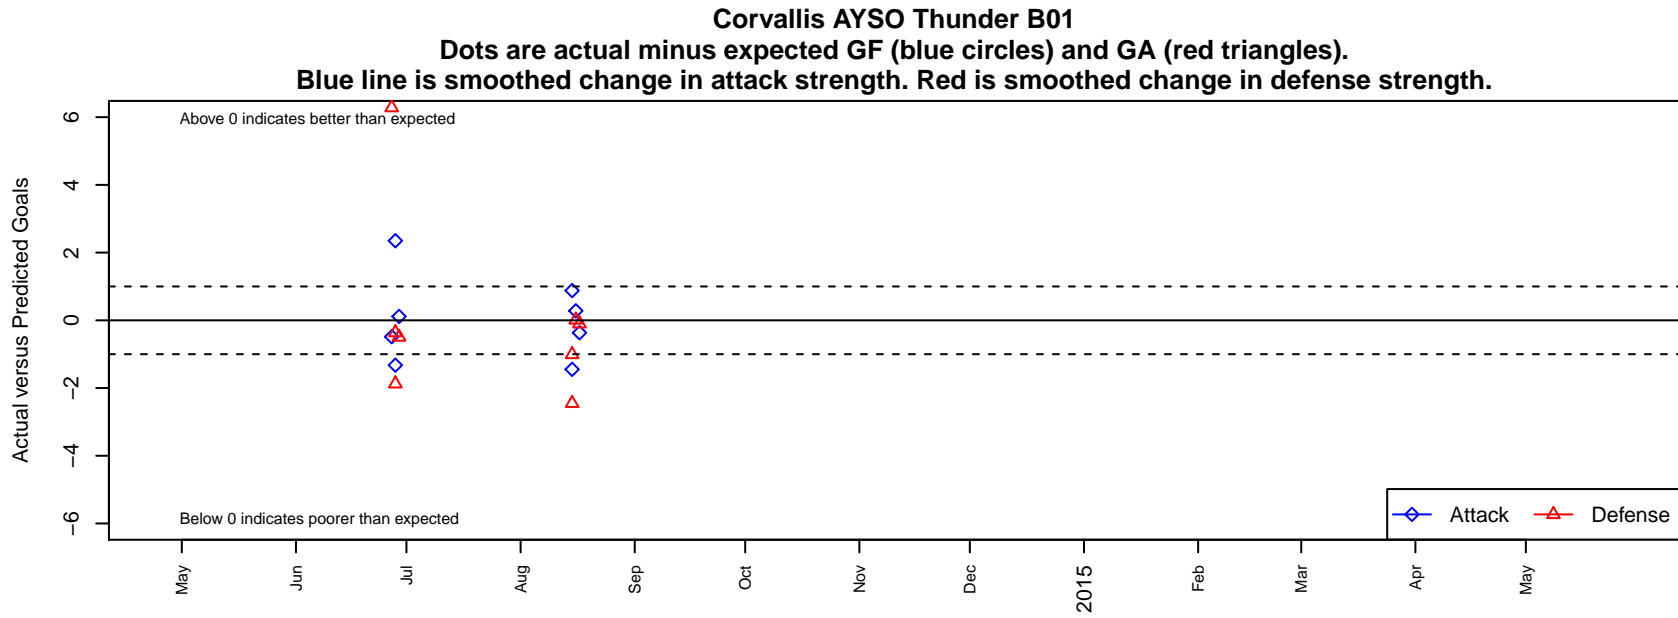

Corvallis AYSO Thunder B01

Corvallis, OR
B01 total strength=637
attack=1.01 defense=0.32

alt names used:
Corvallis AYSO Thunder B01
Corvallis Thunder

Venues played:
2014 Capital Cup BU13 Silver
2014 Mt Hood Challenge U13

**attack and defense variance (black dot)
relative to other teams
and top 10 in region**

**attack and defense rating
relative to others at age
and all opponents in last 13 months**

**attack and defense rating
relative to others at age
and all opponents in last 13 months**

Performance relative to 13 month average

Performance relative to 13 month average

Distribution of opponents
 Red = Lose zone, Blue = Win zone, Green = Even
 Black line separates win/lose zones

lot. A=Neither has attack advantage, B=Opponent has both attack and defense advantage, C=Opponent has both attack and defense disadvantage, D=Both have