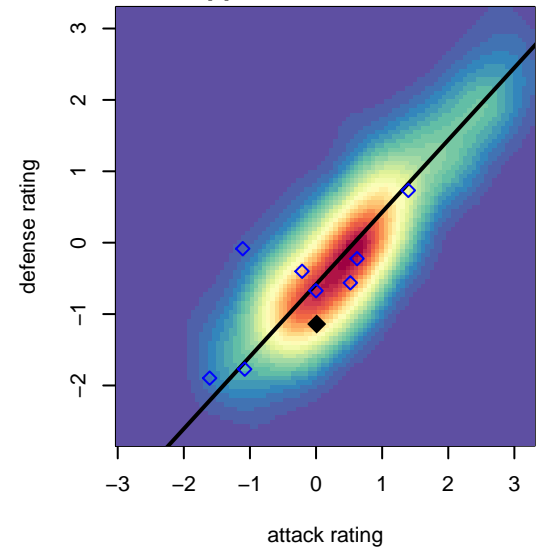

Corvallis AYSO Thunder B01

Corvallis, OR
B01 total strength=637
attack=1.01 defense=0.32

alt names used:
Corvallis AYSO Thunder B01
Corvallis Thunder

Venues played:
2014 Capital Cup BU13 Silver
2014 Mt Hood Challenge U13

**attack and defense variance (black dot)
relative to other teams
and top 10 in region**

**attack and defense rating
relative to others at age
and all opponents in last 13 months**

**attack and defense rating
relative to others at age
and all opponents in last 13 months**

Performance relative to 13 month average

Performance relative to 13 month average

Distribution of opponents
 Red = Lose zone, Blue = Win zone, Green = Even
 Black line separates win/lose zones

lot. A=Neither has attack advantage, B=Opponent has both attack and defense advantage, C=Opponent has both attack and defense disadvantage, D=Both have