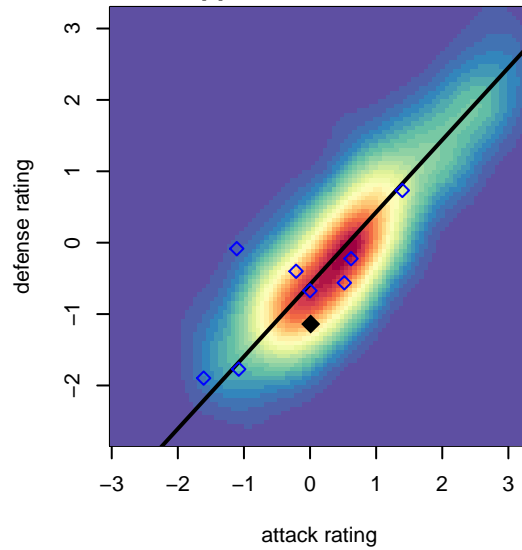

Corvallis AYSO Thunder B01

Corvallis, OR
B01 total strength=637
attack=1.01 defense=0.32

alt names used:
Corvallis AYSO Thunder B01
Corvallis Thunder

Venues played:
2014 Capital Cup BU13 Silver
2014 Mt Hood Challenge U13

**attack and defense variance (black dot)
relative to other teams
and top 10 in region**

**attack and defense rating
relative to others at age
and all opponents in last 13 months**

**attack and defense rating
relative to others at age
and all opponents in last 13 months**

Performance relative to 13 month average

Performance relative to 13 month average

Distribution of opponents
 Red = Lose zone, Blue = Win zone, Green = Even
 Black line separates win/lose zones

lot. A=Neither has attack advantage, B=Opponent has both attack and defense advantage, C=Opponent has both attack and defense disadvantage, D=Both have